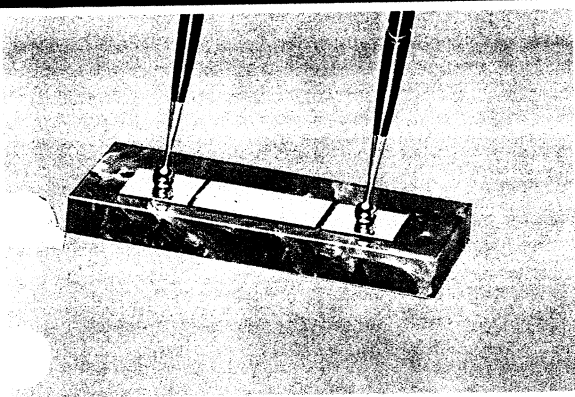

PARKER DESK SETS

Very special gifts . . . for very special people . . . on very special occasions

$55 Green onyx, 3 1/4 x 8 1/2", two $6 pens 3B8

March, 1971